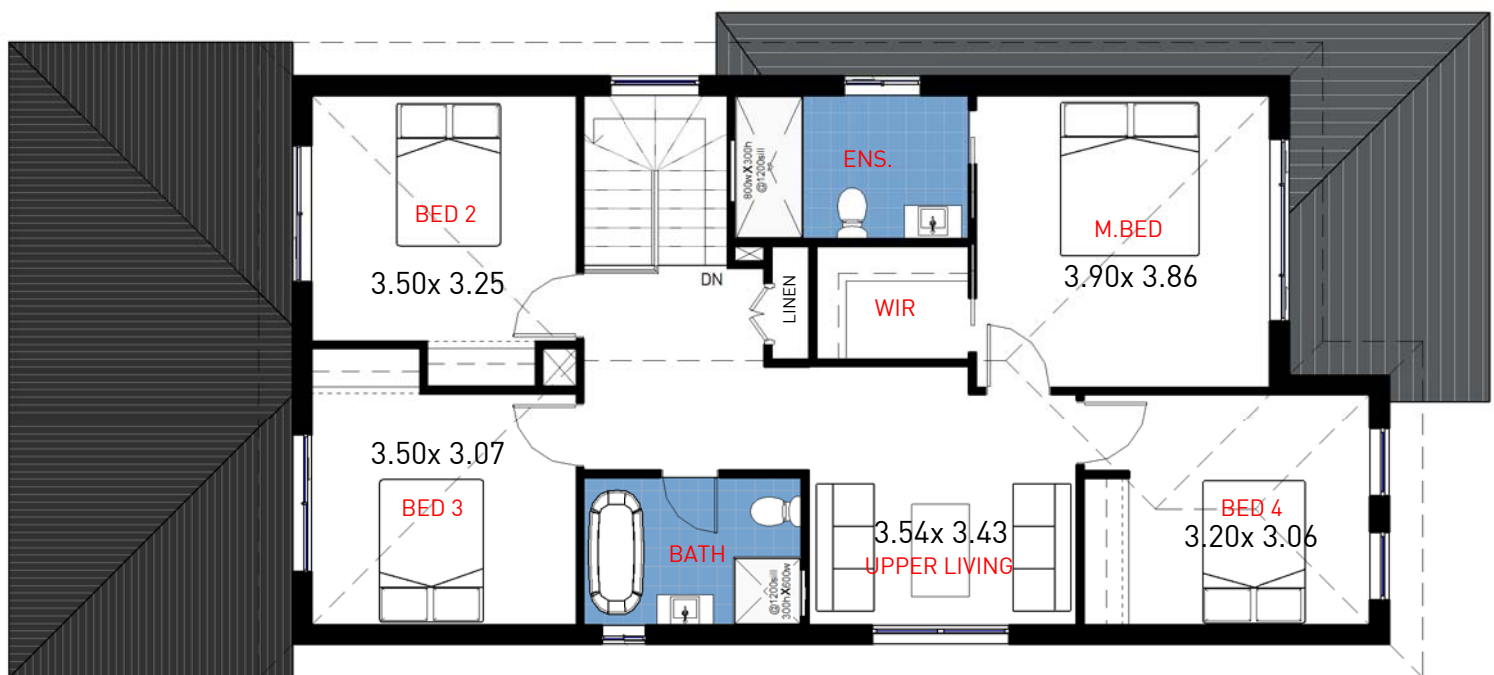

CLIENT:
PROJECT:

1 Ground Floor
1 : 100

Name	Area	Square
ALFRESCO	11 m ²	1.2
FF LIVING	99 m ²	10.7
GARAGE	19 m ²	2.0
GF LIVING	105 m ²	11.3
PORCH	4 m ²	0.4
	238 m ²	25.7

FOR CONCEPT ONLY

CLIENT:

PROJECT:

FOR CONCEPT ONLY

1 First Floor
1 : 100