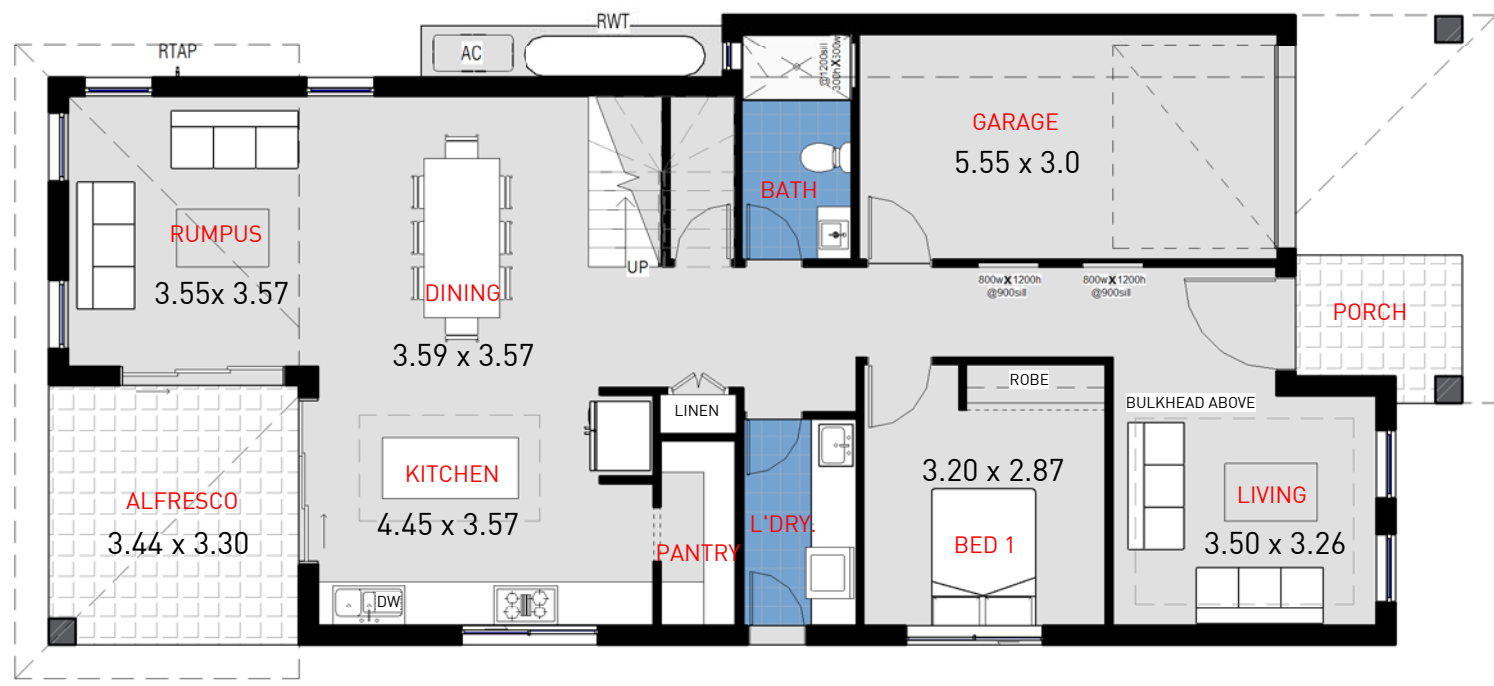

CLIENT:
PROJECT:

1 Ground Floor
1 : 100

Name	Area	Square
ALFRESCO	11 m ²	1.2
FF LIVING	99 m ²	10.7
GARAGE	19 m ²	2.0
GF LIVING	105 m ²	11.3
PORCH	4 m ²	0.4
	238 m ²	25.7

FOR CONCEPT ONLY

CLIENT:

PROJECT:

FOR CONCEPT ONLY

1 First Floor
1 : 100